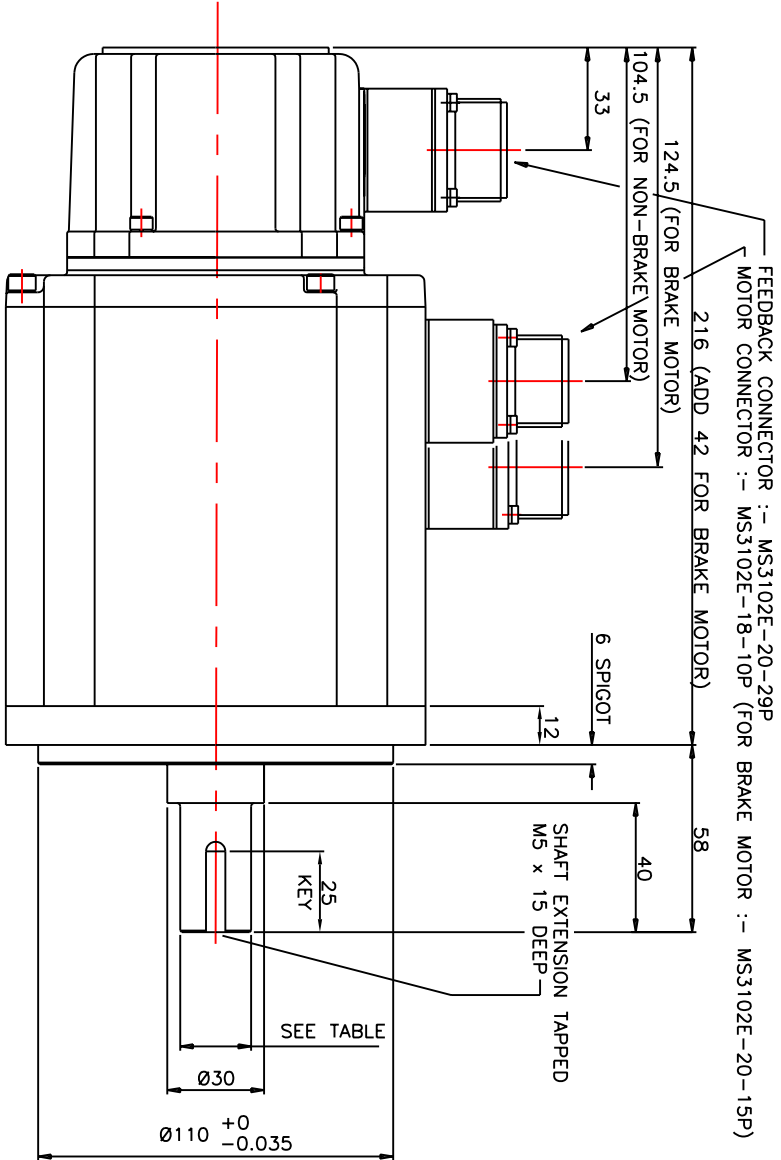

ALL DIMENSIONS IN MILLIMETRES

- 1 KILOWATT AC BRUSHLESS MOTOR #10555
- 1 KILOWATT AC BRUSHLESS MOTOR W/BRK #10615