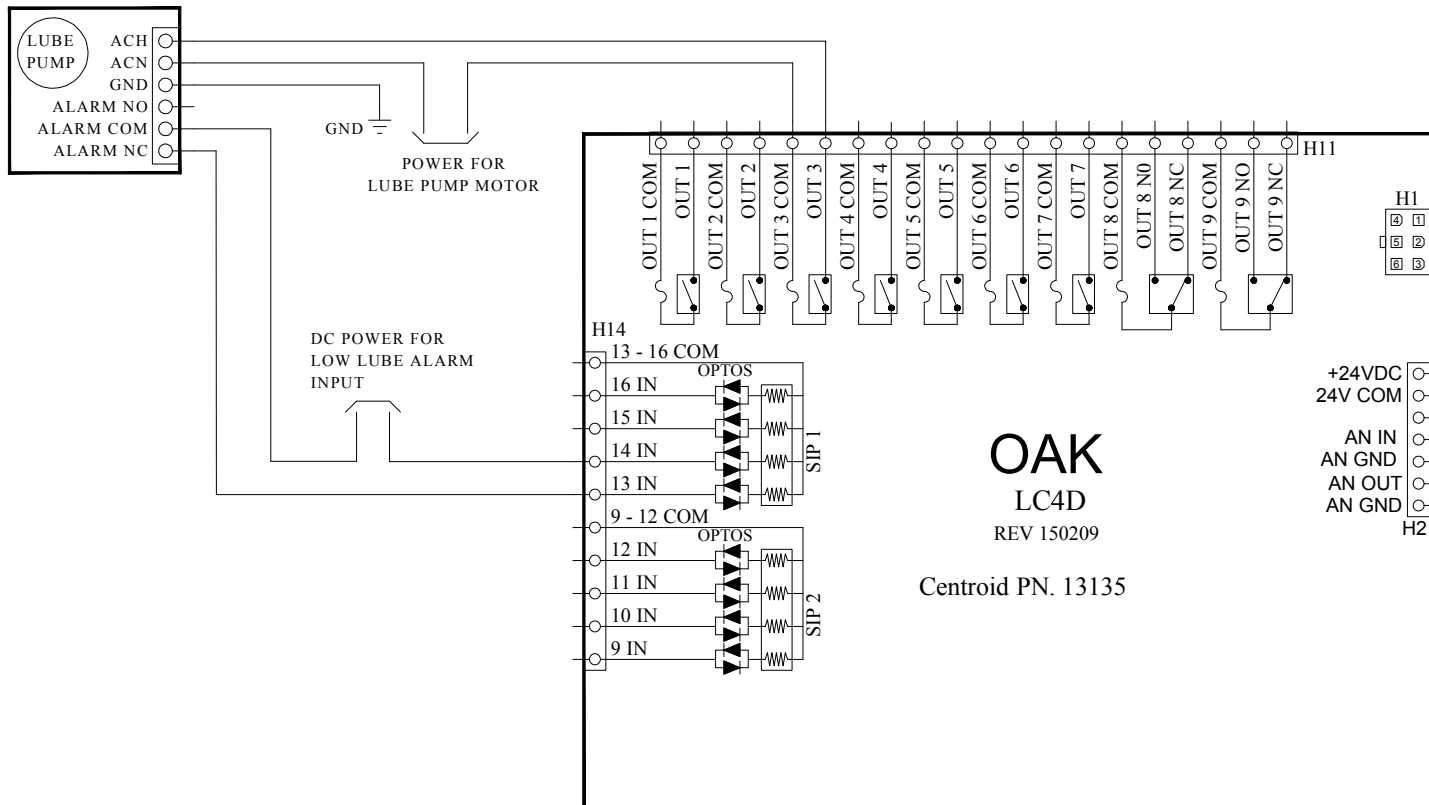

3

3

4

4

A

B

C

D

Title		
BOARD LEVEL, OAK, LUBE PUMP CIRCUIT		
Size	Number	Rev
A		A
Date	150812	Drawn by 391 DRS
File name	OAK LUBE PUMP.dwg	Sheet 1 of 1