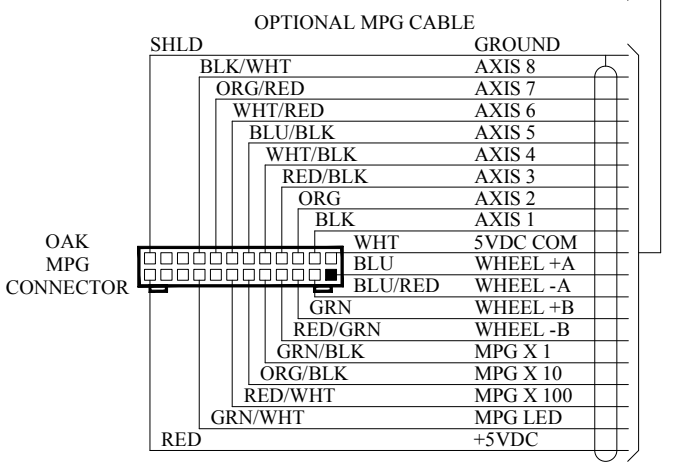

A

B

C

D

1

1

2

2

3

3

4

4

Title		
BOARD LEVEL, OAK, CABLES		
Size	Number	Rev
A		A
Date	150813	Drawn by 391 DRS
File name	OAK CABLES.dwg	Sheet 1 of 1

A

B

C