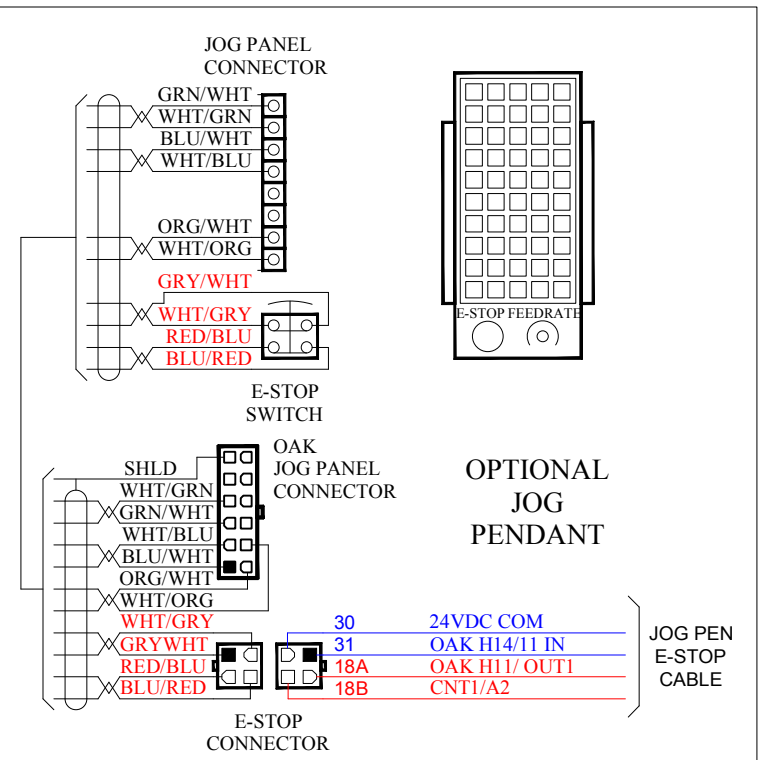

A

B

C

D

1

1

2

2

3

3

4

4

Title		
BOARD LEVEL, OAK, CABLES		
Size	Number	Rev
A		A
Date	150813	Drawn by 391 DRS
File name	OAK CABLES.dwg	Sheet 1 of 1

A

B

C