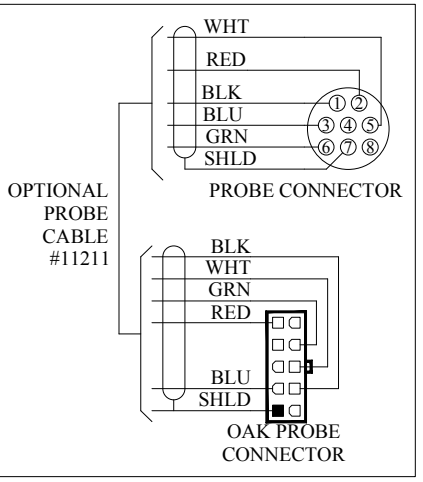

A

B

C

D

1

1

2

2

3

3

4

4

Title		
BOARD LEVEL, OAK, CABLES		
Size	Number	Rev
A		A
Date	150813	Drawn by 391 DRS
File name	OAK CABLES.dwg	Sheet 1 of 1

A

B

C