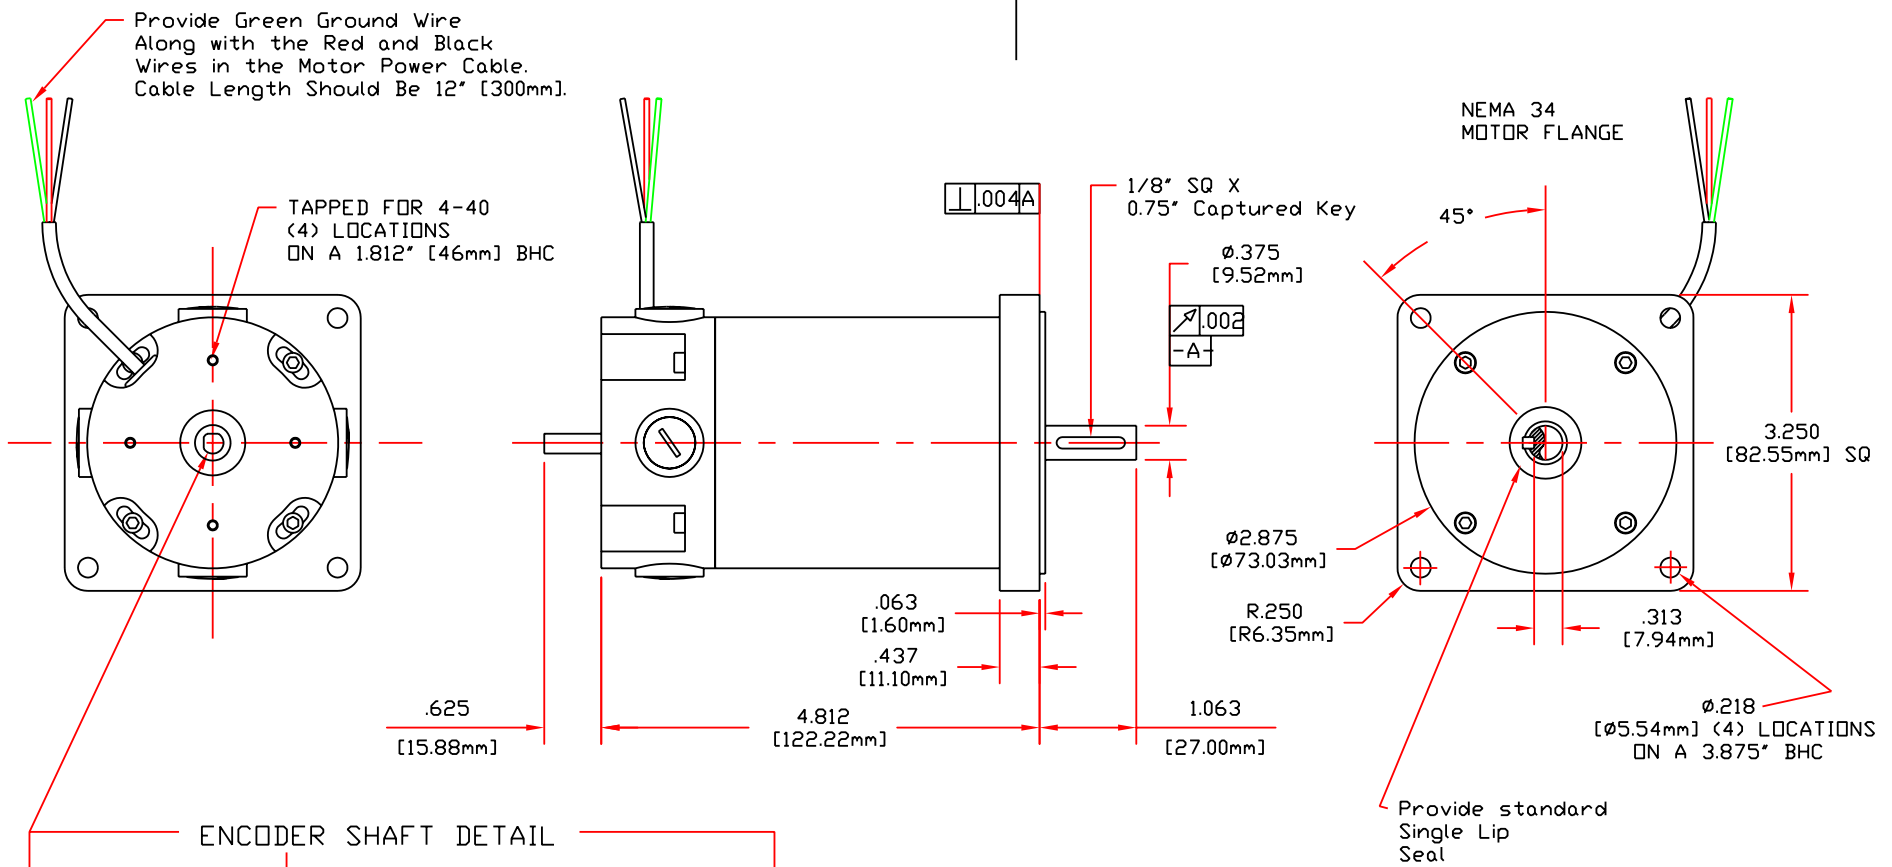

REVISIONS		APPROVED
REV	DESCRIPTION	DATE INITIALS

160 VOLT (70SYX)
 AT 0.4NM, 3000RPM
 1 AMP, 120 WATTS

TOLERANCES UNLESS OTHER WISE STATED:	X	±0.025"	ANGLES: 0 ±30'	TITLE: 70SYX MOTOR SPECIFICATION, MECHANICAL		
	XX	±0.010"		DRAWING NO: 70SYX SPEC	REV:	
	XXX	+0.005"		MATL: N/A	FINISH: PAINTED BLACK	
				SCALE: N/A	BY: TRW	DATE: 02/10/04